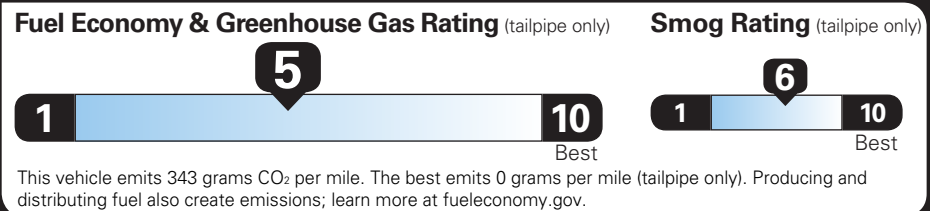

EPA DOT Fuel Economy and Environment

Gasoline Vehicle

Fuel Economy
26 MPG
combined city/hwy
23 city
32 highway
3.8 gallons per 100 miles

Compact cars range from 14 to 113 MPG. The best vehicle rates 141 MPGe.

You spend $2,000 more in fuel costs over 5 years compared to the average new vehicle.

Annual fuel cost $1,900